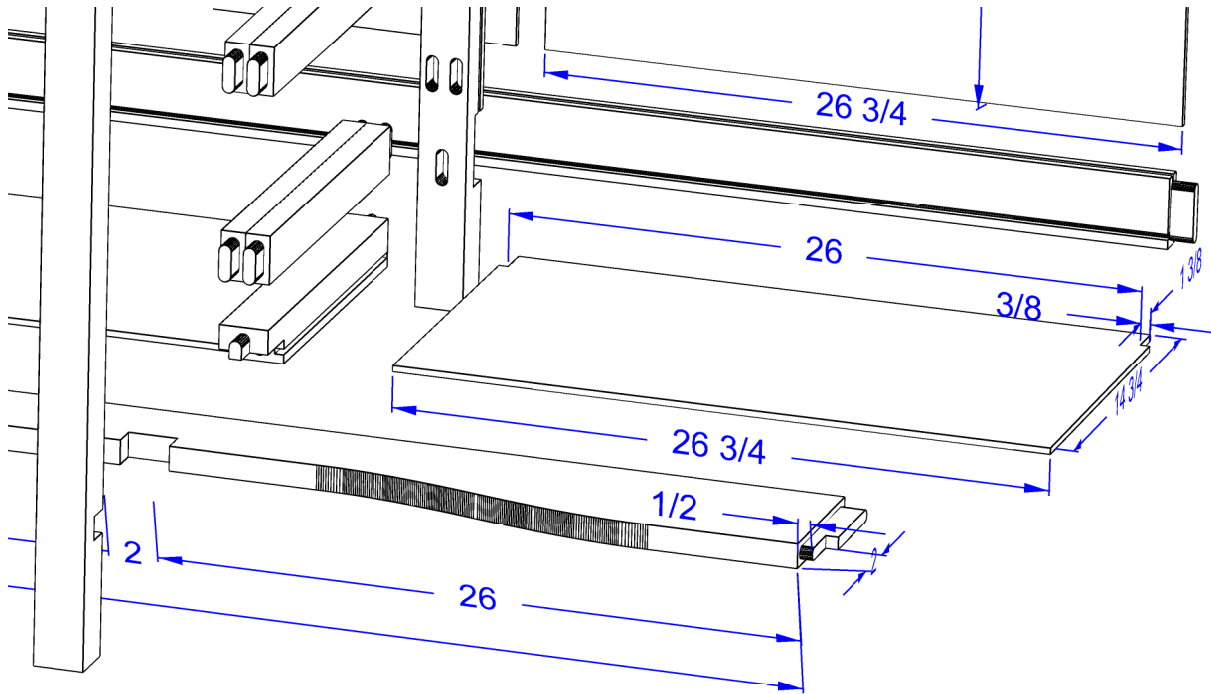

NOTE: all tenons are on centre, 1/2" thick, 1" long and 1/2" less wide than the material

Nightstands & Dresser Project

perspective view -- dresser

Dempsey Woodworking
-- just a hobby --

Copyright (c) 2007-2008 Pieter A.C.A. van Vliet

ref. : ND-PV-13

rev. : 20-Jan--2008

scale: varies

unit : inch

size : letter

construction detail