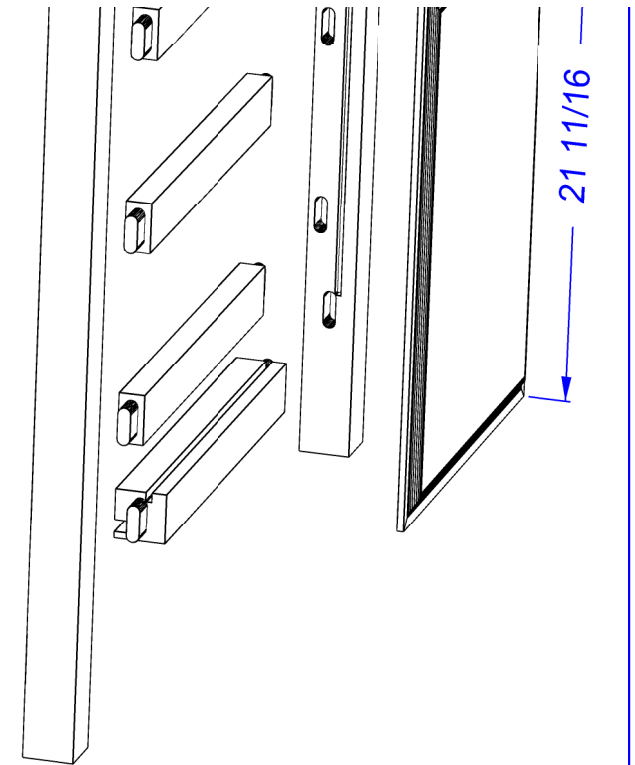

NOTE: all tenons are on centre, 1/2" thick, 1" long and 1/2" less wide than the material

Nightstands & Dresser Project

perspective view -- dresser

Dempsey Woodworking
-- just a hobby --

Copyright (c) 2007-2008 Pieter A.C.A. van Vliet

ref. : ND-PV-13

rev. : 20-Jan--2008

scale: varies

unit : inch

size : letter

construction detail