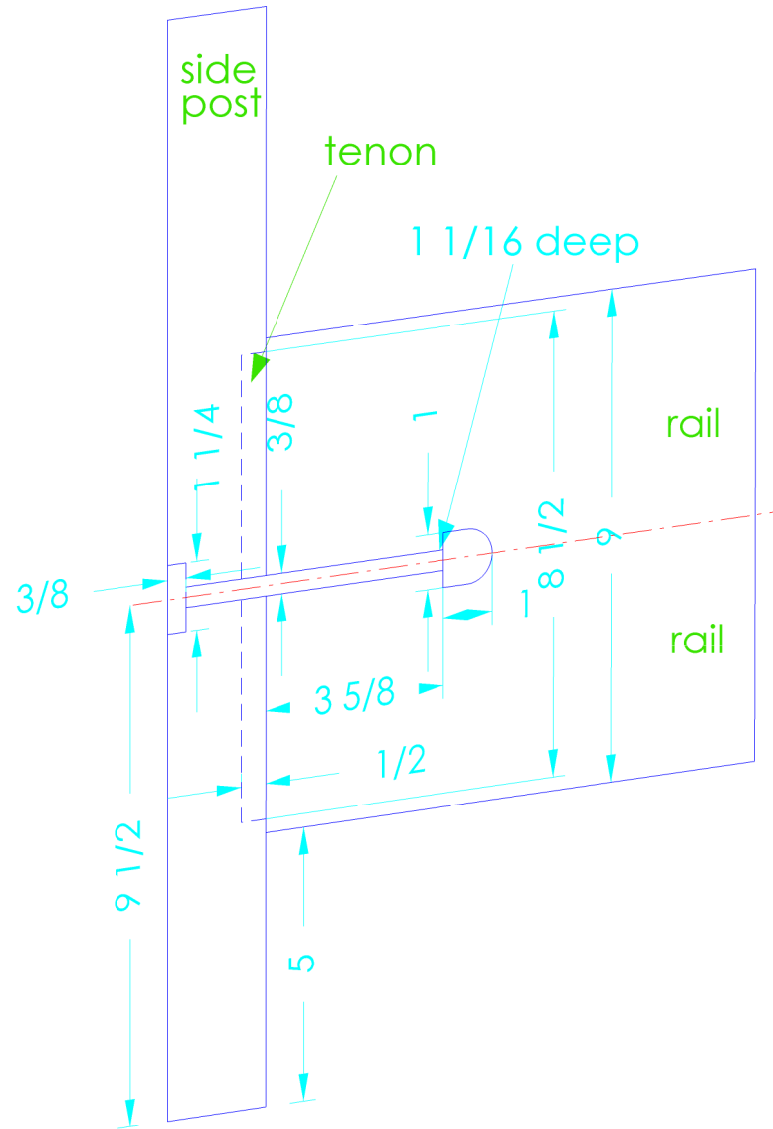

inside view

<b>King-size bed</b> perspective view -- side post/rail	ref. : XX-PV-7
	rev. : 14-Dec-2006
Dempsey Woodworking -- just a hobby --	scale: varies
	unit : inch
Copyright (c) 2006 Pieter A.C.A. van Vliet	size : letter